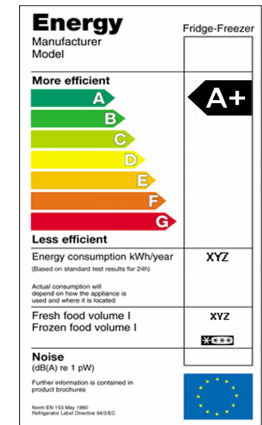

To see some of our range, have a look on our website www.gillmans.co.uk

or come and see us in-store at Mercia Road, St. Oswalds Road, Gloucester GL1 2SG

Tel: 01452 528776

For information about all aspects of home energy efficiency call your local Energy Efficiency Advice Centre FREE on 0800 512 012