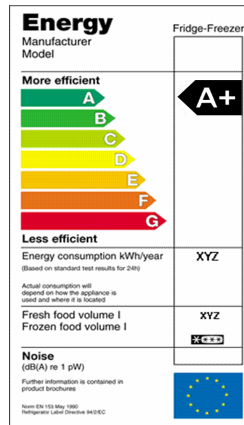

To see some of our range, have a look on our website www.gillmans.co.uk

or come and see us in-store at Mercia Road, St. Oswalds Road, Gloucester GL1 2SG

Tel: 01452 528776

For information about all aspects of home energy efficiency call your local Energy Efficiency Advice Centre FREE on 0800 512 012